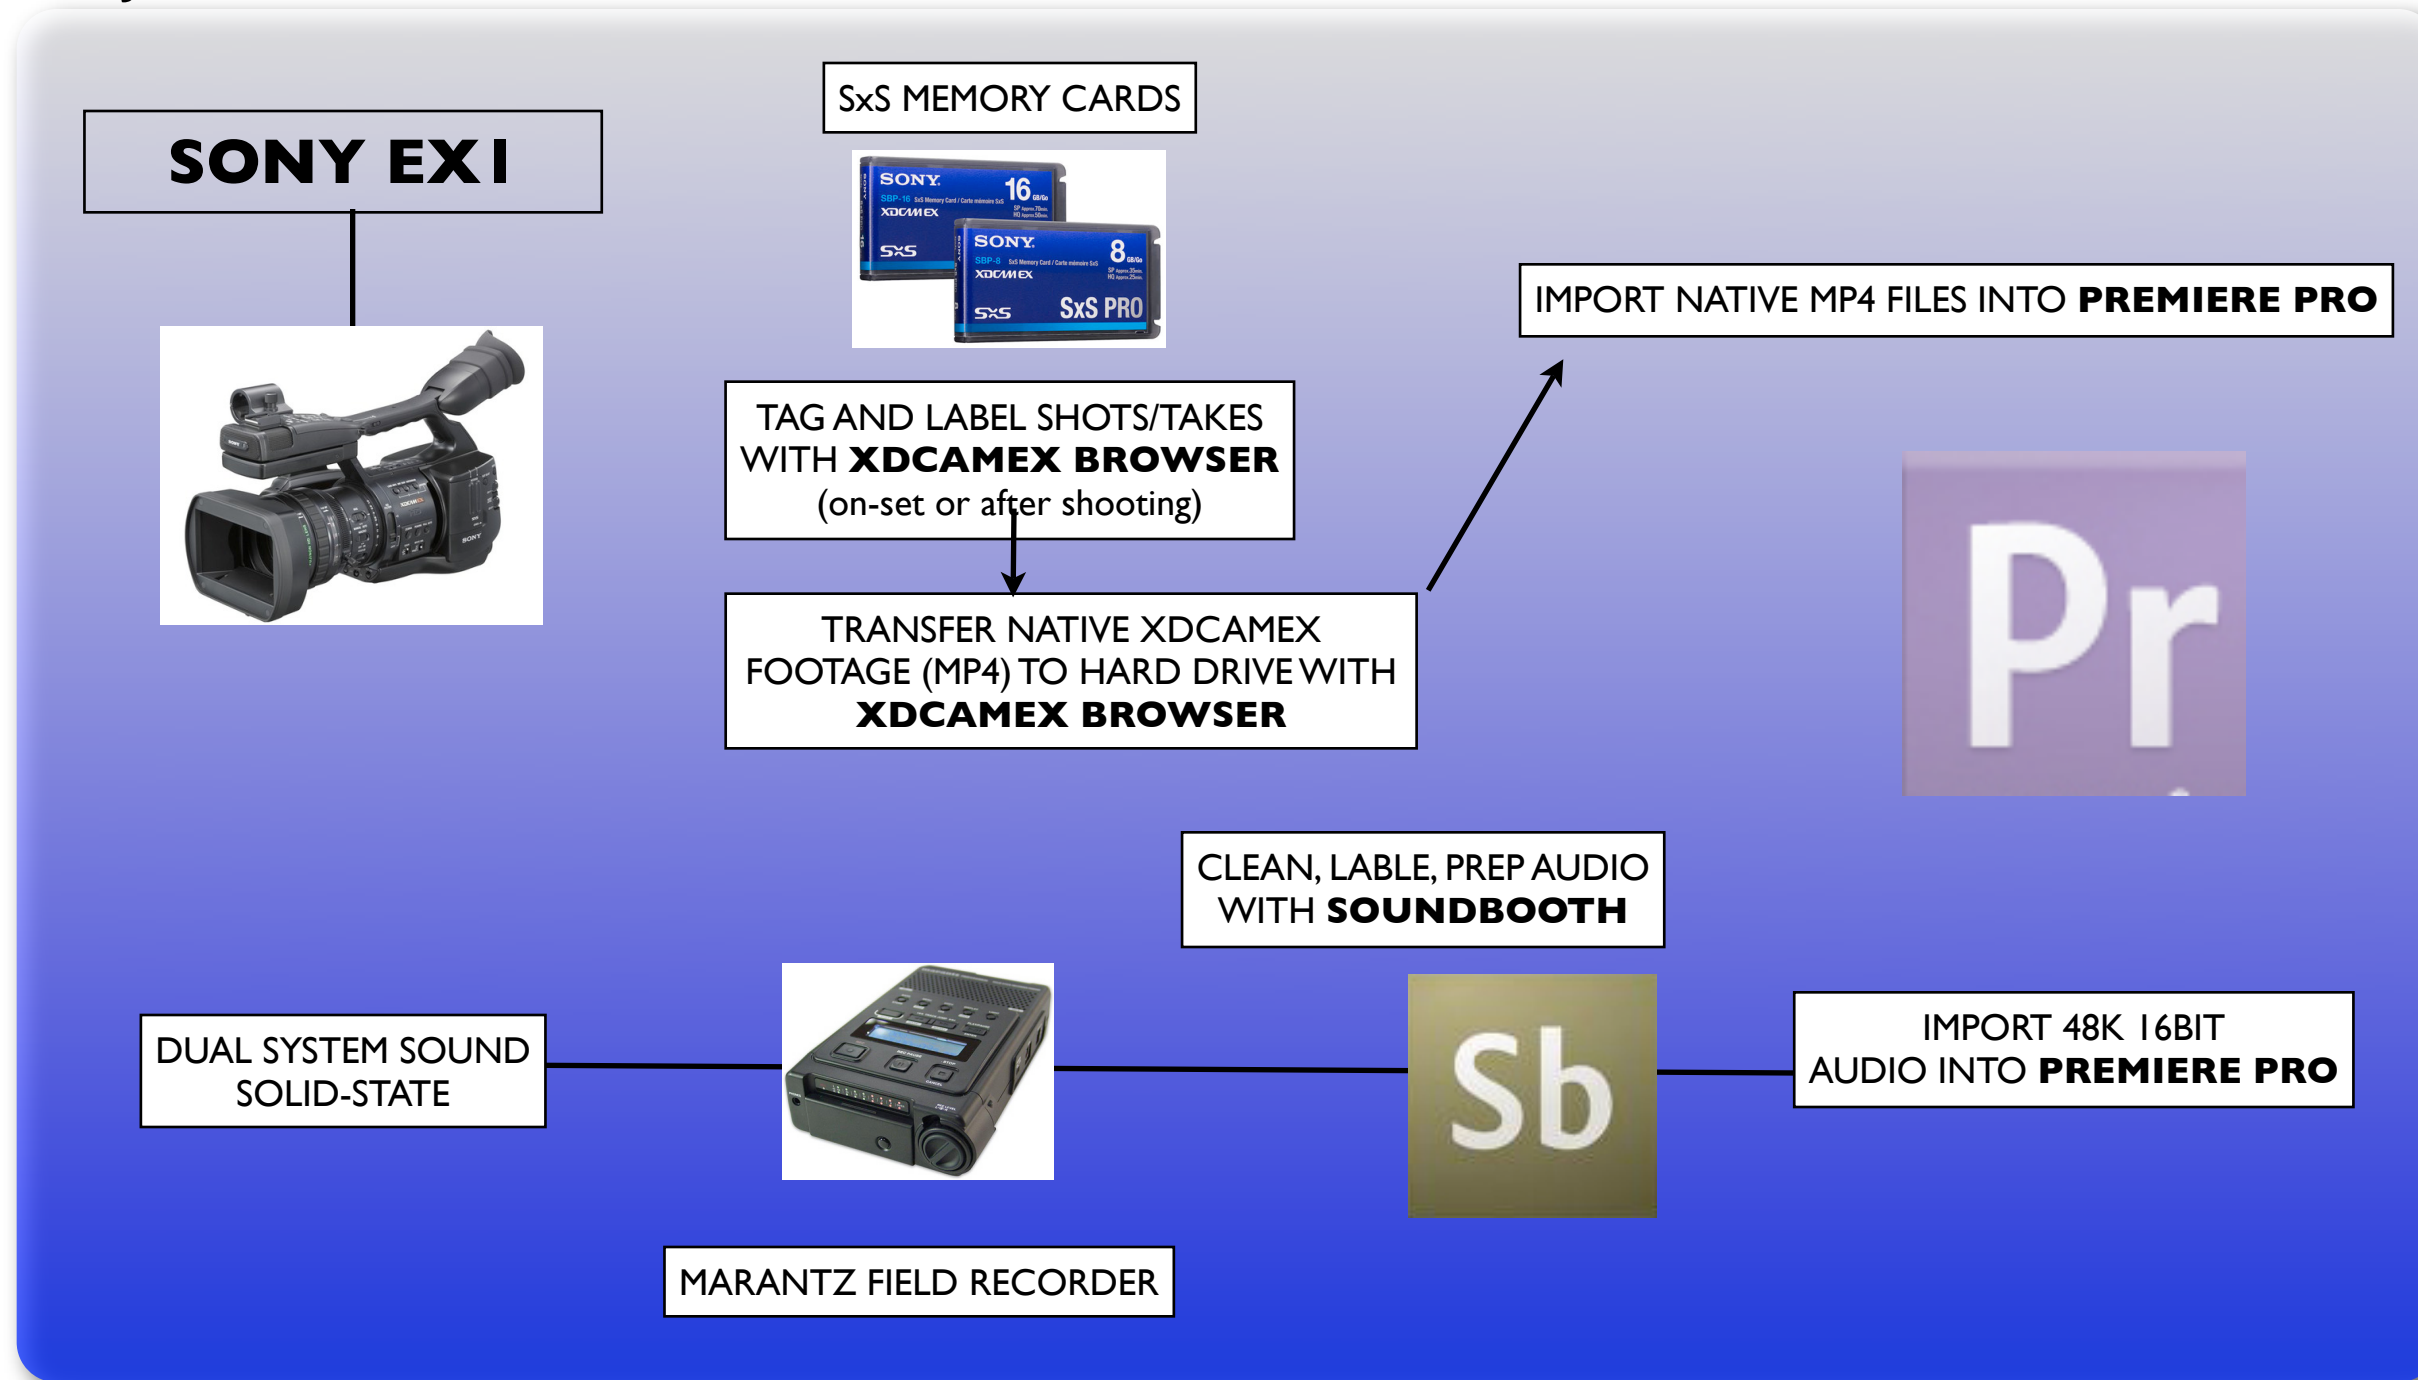

IFSS XDCAMEX on-line post-production workflow - Premiere Pro

INJECT AND PREP

EDITORIAL

FX AND FINISHING

LOCKED PICTURE

AUDIO MASTER

MASTERING AND DELIVERY