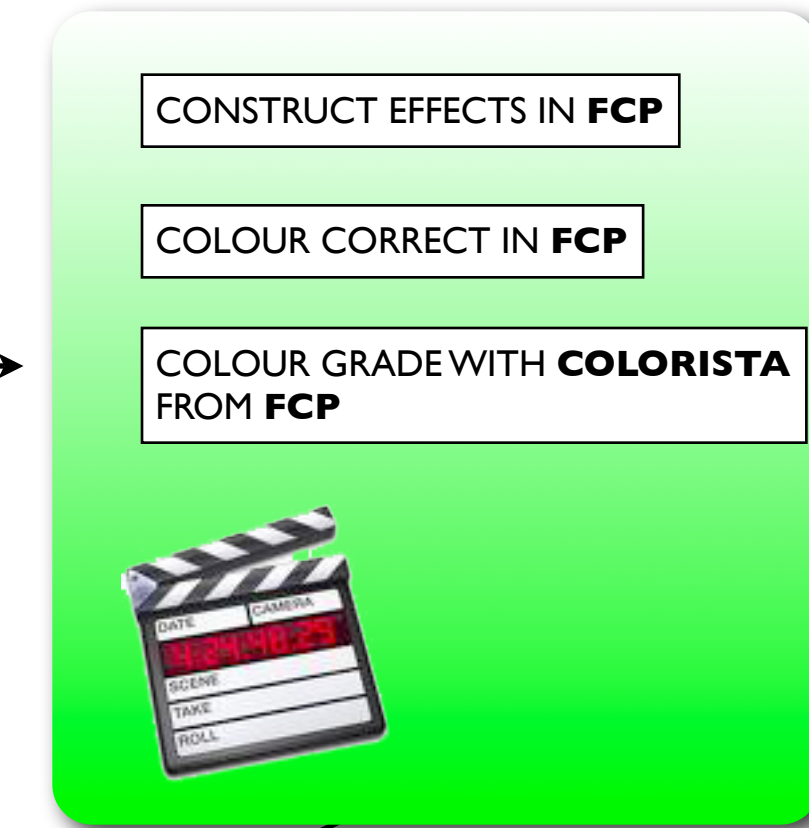

IFSS DV Widescreen on-line post-production workflow - Final Cut Pro

INJECT AND PREP

EDITORIAL

FINISHING

LOCKED PICTURE

SOUND

MASTERING AND DELIVERY