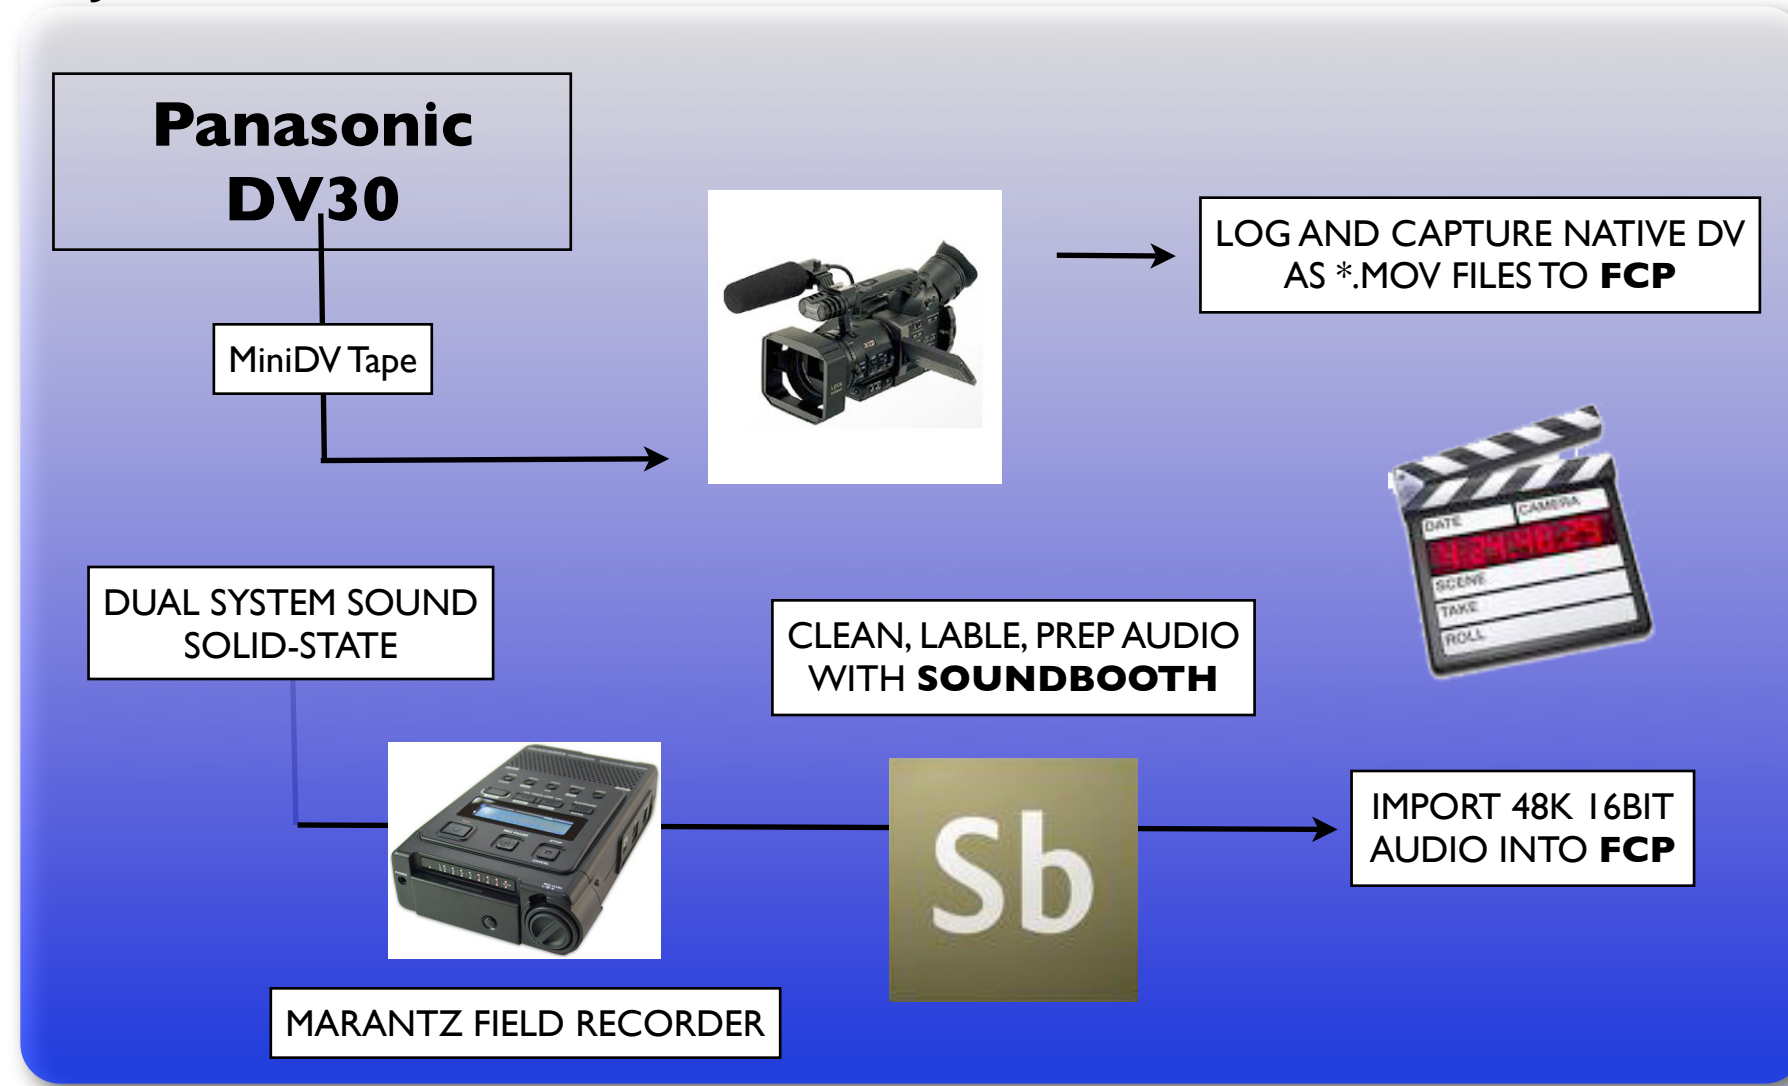

IFSS DV Widescreen on-line post-production workflow - Final Cut Pro

INJECT AND PREP

EDITORIAL

FINISHING

LOCKED PICTURE

SOUND

MASTERING AND DELIVERY