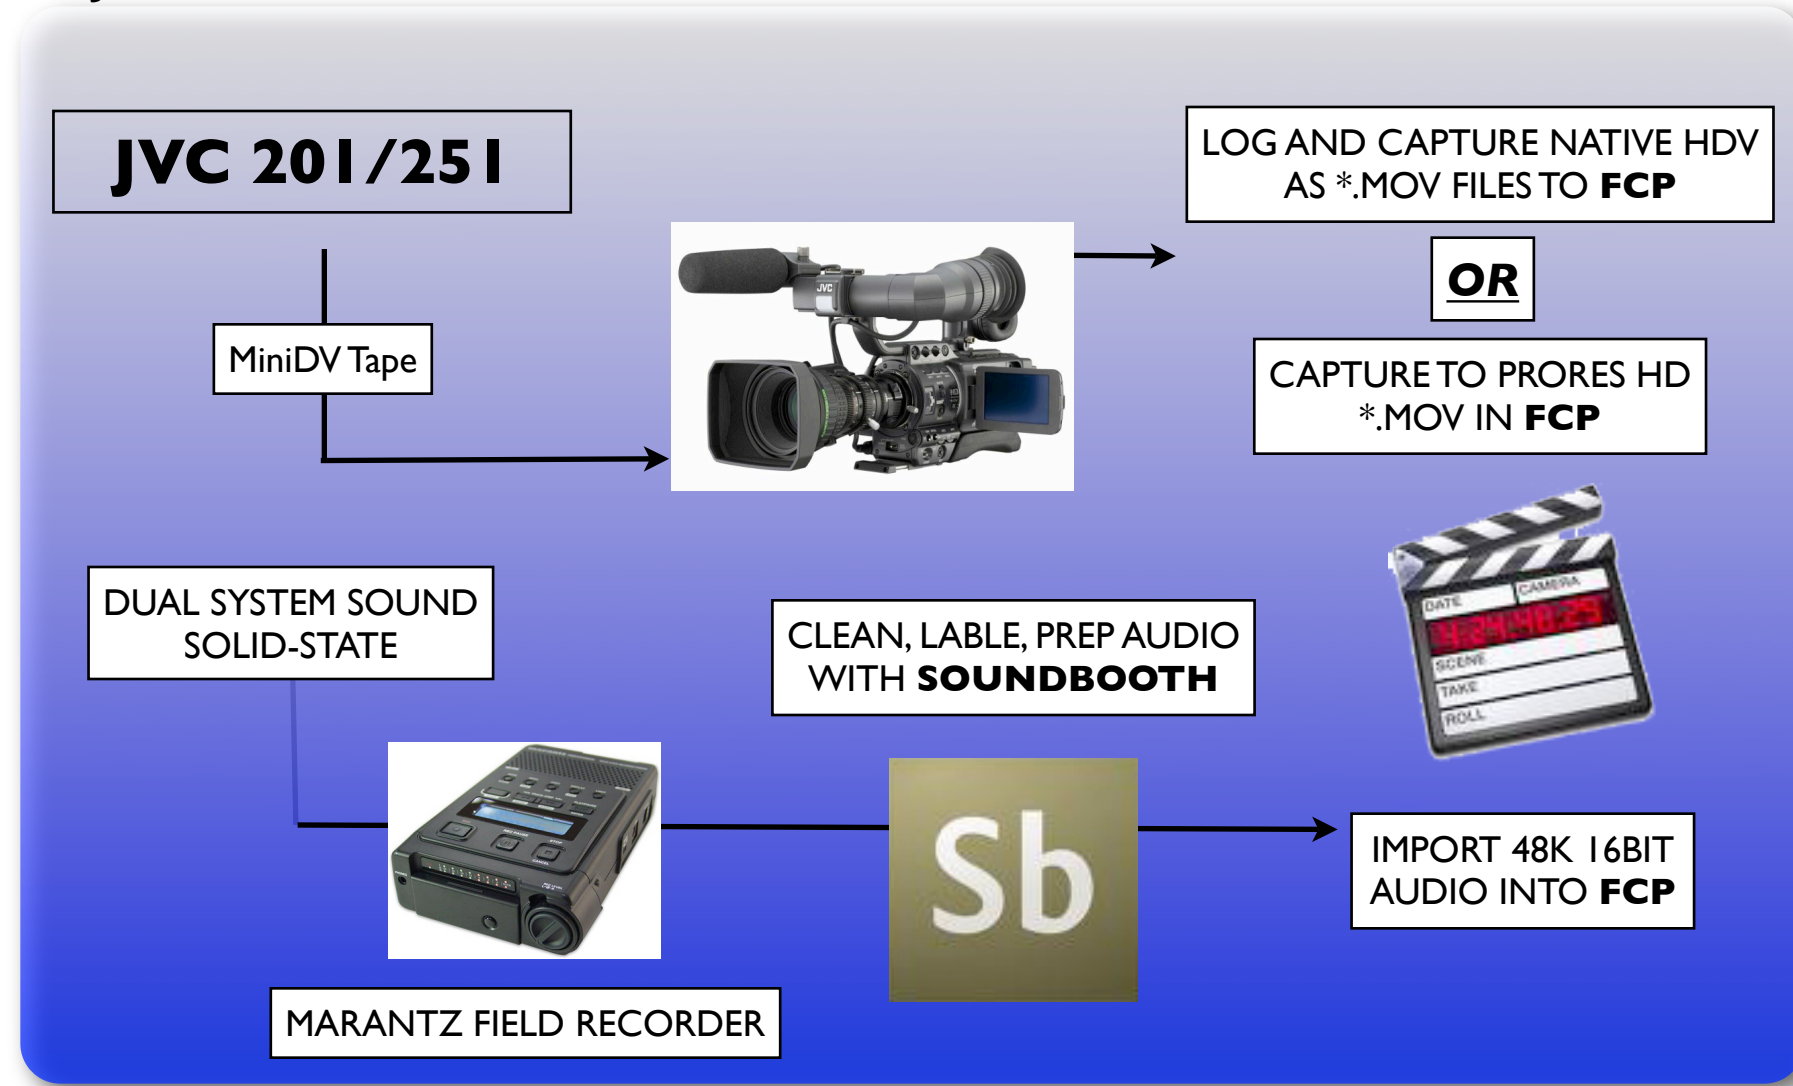

IFSS HDV 720 on-line post-production workflow - Final Cut Pro

INJECT AND PREP

EDITORIAL

FINISHING

LOCKED PICTURE

SOUND

MASTERING AND DELIVERY