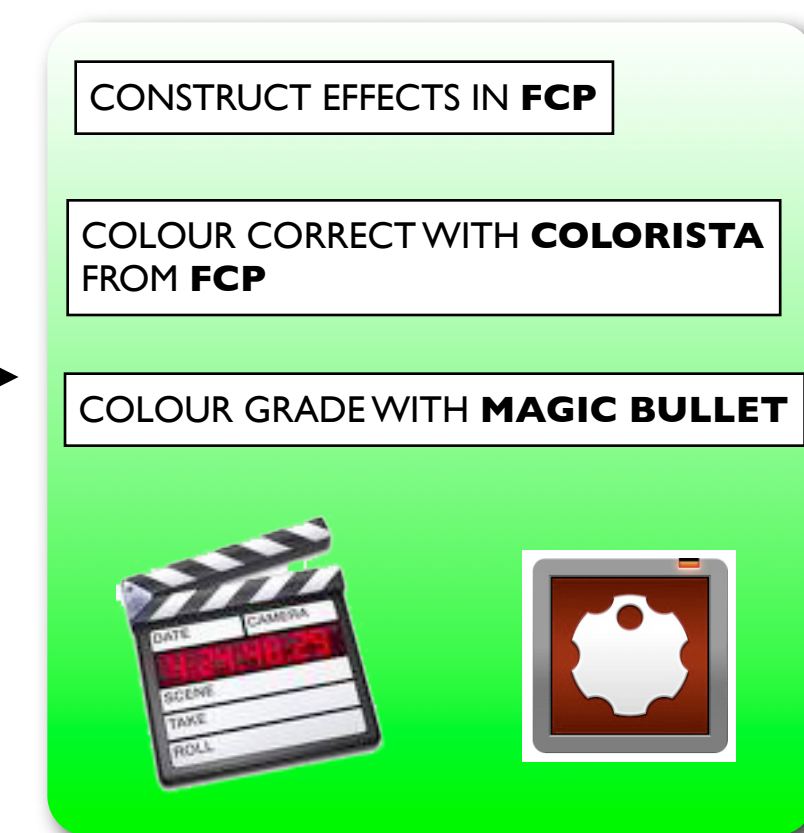

IFSS HDV 720 on-line post-production workflow - Final Cut Pro

INJECT AND PREP

EDITORIAL

FINISHING

LOCKED PICTURE

SOUND

MASTERING AND DELIVERY