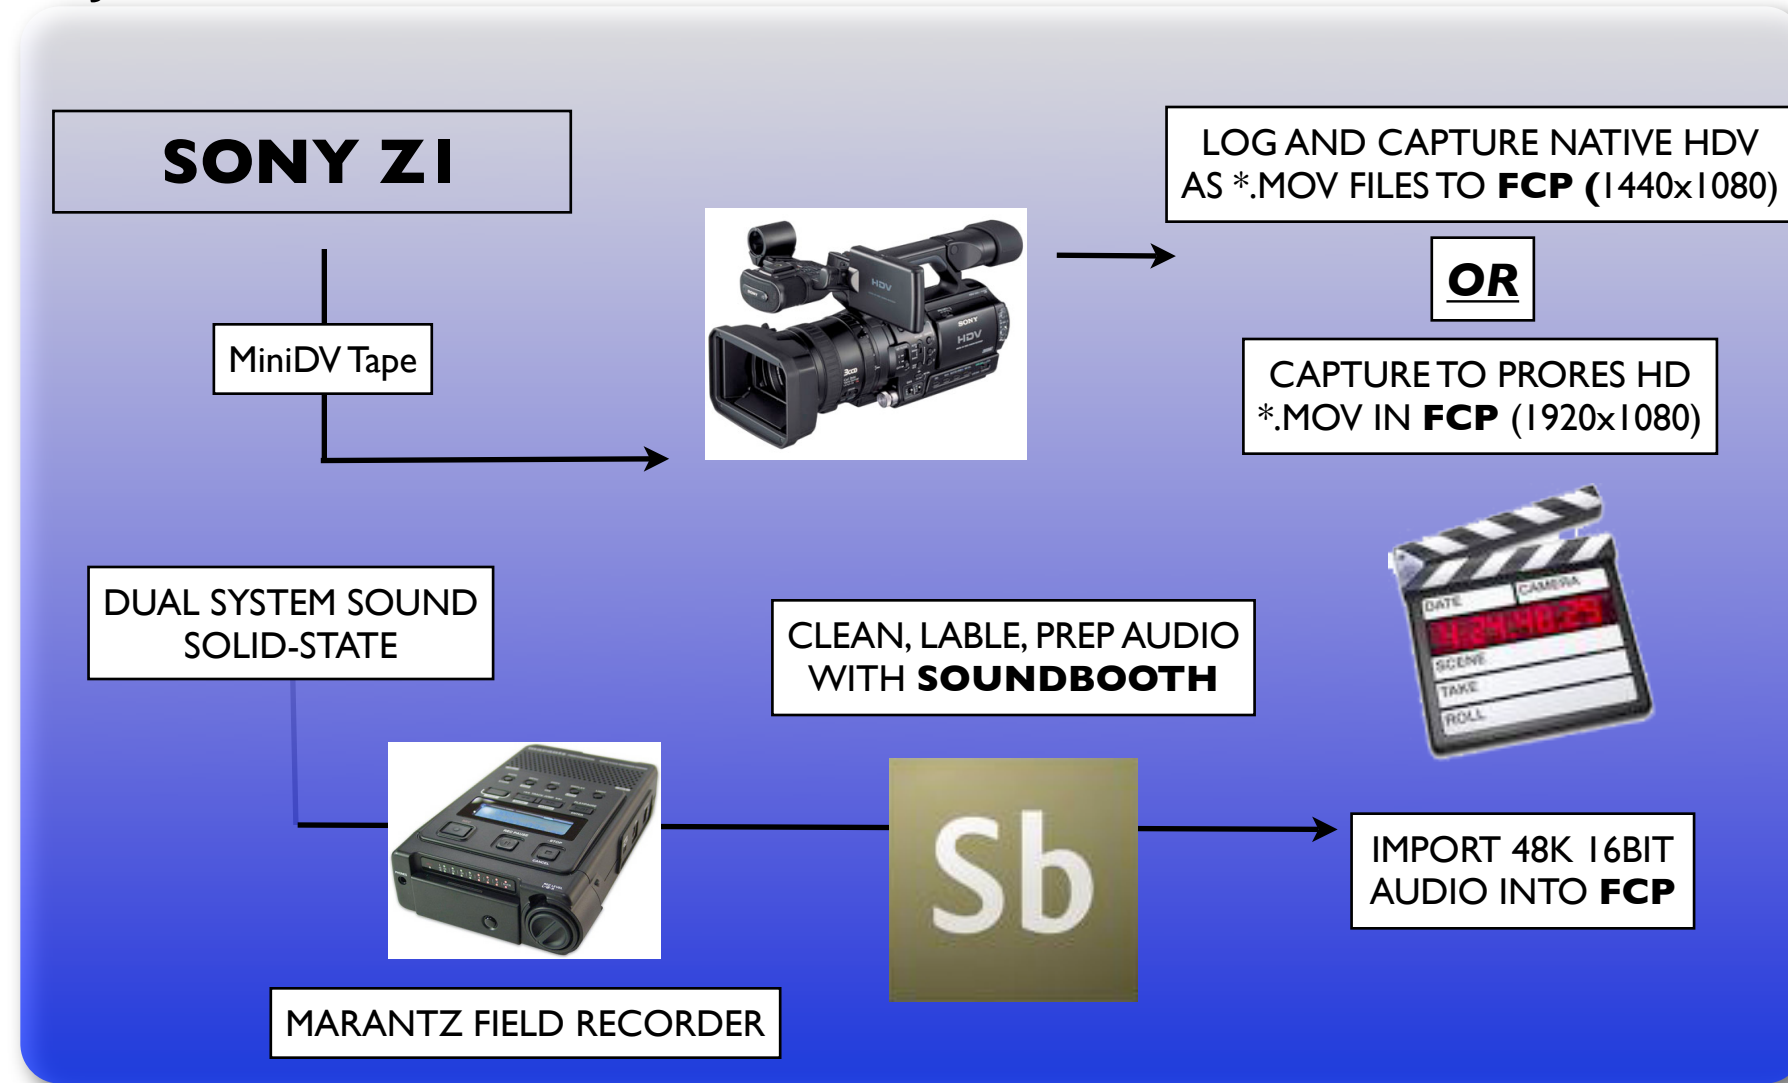

IFSS HDV 1080i on-line post-production workflow - Final Cut Pro

INJECT AND PREP

EDITORIAL

FINISHING

LOCKED PICTURE

SOUND

MASTERING AND DELIVERY