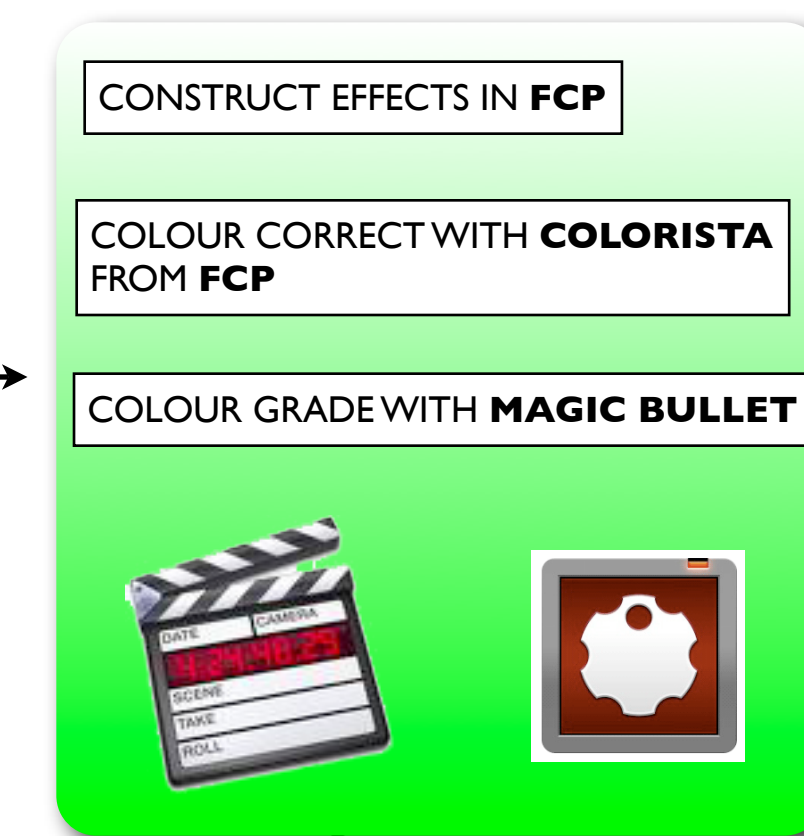

IFSS HDV 1080i on-line post-production workflow - Final Cut Pro

INJECT AND PREP

EDITORIAL

FINISHING

LOCKED PICTURE

SOUND

MASTERING AND DELIVERY